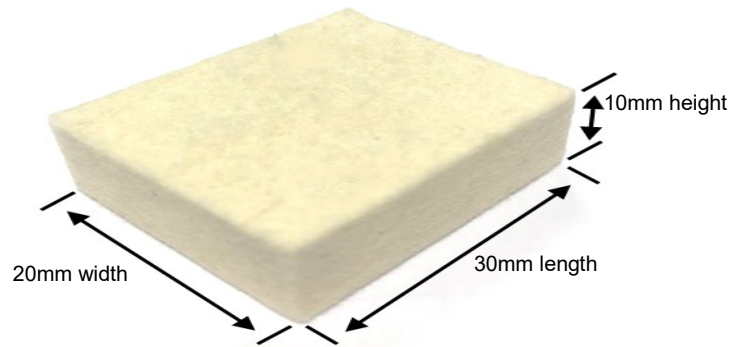

Bearer Pads - Other Makes

(*Sizes: width, length, height)

Size: 20mm x 20mm x 30mm	
HAMADA 266	
Boxed in 20s	Product Code
	BB202030

Size: 26mm x 61mm x 16mm	
LITHOMAN	
Boxed in 20s	Product Code
	BB266116

Size: 26mm x 60mm x 15mm	
LITHOMAN 72-PAGES	
Boxed in 20s	Product Code
	BB266015

Size: 26mm x 30mm x 23mm (with hole)	
MITSUBISHI 1E/1F/DIAMOND 1000	
Boxed in 20s	Product Code
	BB263023

Size: 25mm x 45mm x 17mm	
MITSUBISHI LITHOPIA MAX 700	
Boxed in 20s	Product Code
	BB254517

Size: 25mm x 45mm x 27mm	
MITSUBISHI 6F/DIAMOND 6000	
Boxed in 20s	Product Code
	BB254527

Size: 25mm x 35mm x 22mm (with hole)	
MITSUBISHI 3F/DIAMOND 3000	
Boxed in 20s	Product Code
	BB253522

Size: 7mm x 110mm x 5mm	
ROLAND 800/6	
Boxed in 20s	Product Code
	BB71105

Size: 10mm x 35mm x 12mm	
ROLAND 700 DIRECT DRIVE	
Boxed in 20s	Product Code
	BB103512