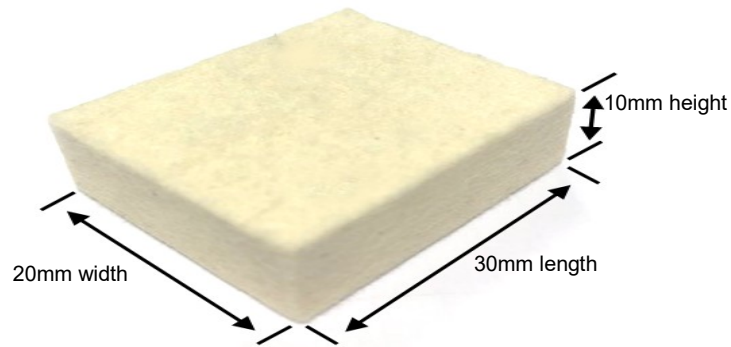

## Bearer Pads - KBA

(\*Sizes: width, length, height)

Size: 20mm x 30mm x 10mm	
<b>KBA RAPIDA 74</b>	
Boxed in 20s	Product Code
	<b>BB203010</b>

Size: 21mm x 38mm x 12mm	
<b>KBA RAPIDA 104/105</b>	
Boxed in 20s	Product Code
	<b>BB213812</b>

## Bearer Pads - Other Makes

(\*Sizes: width, length, height)

Size: 20mm x 20mm x 30mm	
<b>HAMADA 266</b>	
Boxed in 20s	Product Code
	<b>BB202030</b>

Size: 26mm x 61mm x 16mm	
<b>LITHOMAN</b>	
Boxed in 20s	Product Code
	<b>BB266116</b>

## Bearer Pads - Other Makes III

(\*Sizes: width, length, height)

Size: 38mm x 35mm x 15mm (with hole)	
<b>WEB HARRIS M 600</b>	
Boxed in 20s	Product Code
	<b>BB383515</b>

Size: 28mm x 57mm x 21mm (with 2 holes)	
<b>WEB HARRIS M 1000</b>	
Boxed in 20s	Product Code
	<b>BB285721</b>