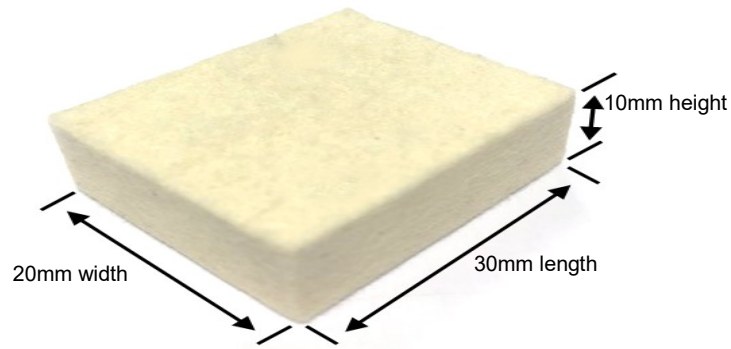

Bearer Pads - Other Makes II

(*Sizes: width, length, height)

Size: 25mm x 48mm x 15mm	
ROTAMAN	
Boxed in 20s	Product Code
	BB254815

Size: 25mm x 47mm x 18mm	
ROTAMAN	
Boxed in 20s	Product Code
	BB254718

Size: 25mm x 48mm x 27mm	
ROTAMAN	
Boxed in 20s	Product Code
	BB254827

Size: 14mm x 58.5mm x 8.5mm	
ROTAMAN	
Boxed in 20s	Product Code
	BB1458585

Size: 27mm x 50mm x 15mm	
ROTAMAN	
Boxed in 20s	Product Code
	BB275015

Size: 22mm x 57mm x 16mm	
TIMSON	
Boxed in 20s	Product Code
	BB225716

Size: 25mm x 52mm x 18mm (with 2 holes)	
TOSHIBA T32	
Boxed in 20s	Product Code
	BB255218

Size: 35mm x 40mm x 22mm	
WEB HARRIS 845	
Boxed in 20s	Product Code
	BB354022

Size: 35mm x 38mm x 15mm (with hole)	
WEB HARRIS M 600/D	
Boxed in 20s	Product Code
	BB353815