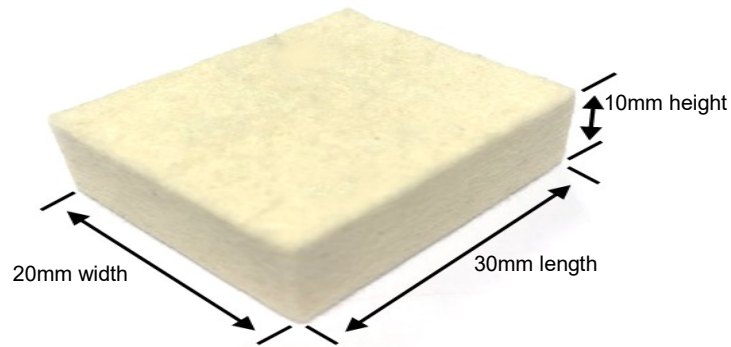

Bearer Pads - Heidelberg

(*Sizes: width, length, height)

Size: 12mm x 30mm x 12mm	
HEIDELBERG	
Boxed in 20s	Product Code
	BB123012

Size: 35mm x 40mm x 22mm	
HEIDELBERG HARRIS 845	
Boxed in 20s	Product Code
	BB354022

Size: 35mm x 38mm x 15mm (7mm hole)	
HEIDELBERG HARRIS M 600/D	
Boxed in 20s	Product Code
	BB353815

Size: 35mm x 35mm x 15mm (7mm hole)	
HEIDELBERG HARRIS M 600/D	
Boxed in 20s	Product Code
	BB353515

Size: 38mm x 35mm x 15mm (5mm hole)	
HEIDELBERG HARRIS M 600	
Boxed in 20s	Product Code
	BB383515

Size: 28mm x 57mm x 21mm (2 x hole)	
HEIDELBERG HARRIS M 1000	
Boxed in 20s	Product Code
	BB285721

Size: 45mm x 35mm x 15mm (hole)	
HEIDELBERG HARRIS M 600	
Boxed in 20s	Product Code
	BB453515

Size: 30mm x 360mm x 3mm (without holes)	
QUICKMASTER 46	
Boxed in 20s	Product Code
	BB303603