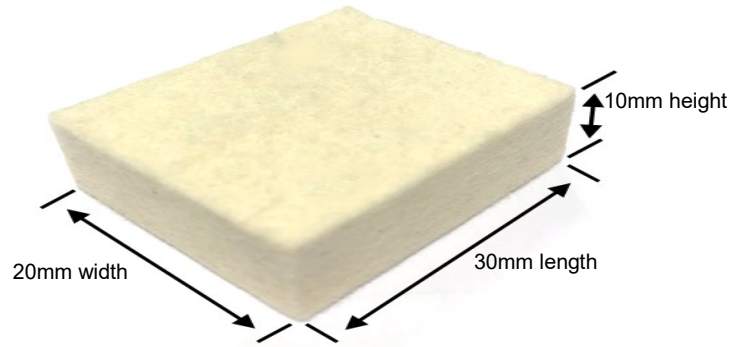

Bearer Pads - Komori

(*Sizes: width, length, height)

Size: 20mm x 46mm x 16mm	
KOMORI LITHORONE 26	
Boxed in 20s	Product Code
	BB204616

Size: 21mm x 21mm x 15mm	
KOMORI LITHORONE 28/228/428/528	
Boxed in 20s	Product Code
	BB212115

Size: 30mm x 43mm x 18mm	
KOMORI LITHORONE 40/440/540/640/840	
Boxed in 20s	Product Code
	BB304318

Size: 43mm x 50mm x 15mm	
KOMORI LITHORONE 50/550/650/850	
Boxed in 20s	Product Code
	BB435015

Size: 30mm x 75mm x 10mm	
KOMORI CHAMBON	
Boxed in 20s	Product Code
	BB307510

Size: 73mm x 80mm x 10mm	
KOMORI CHAMBON 101 D4	
Boxed in 20s	Product Code
	BB738010