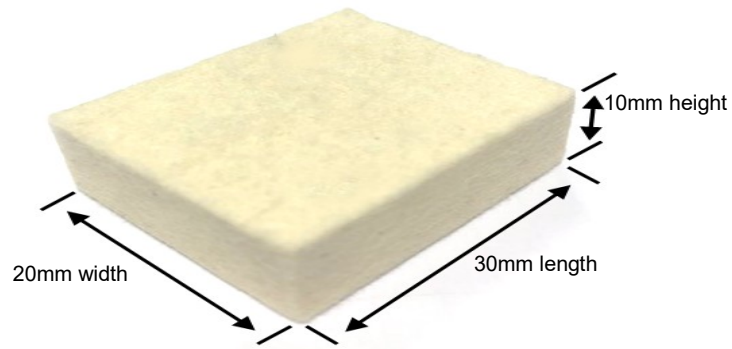

Bearer Pads - Other Makes III

(*Sizes: width, length, height)

Size: 38mm x 35mm x 15mm (with hole)	
WEB HARRIS M 600	
Boxed in 20s	Product Code
	BB383515

Size: 28mm x 57mm x 21mm (with 2 holes)	
WEB HARRIS M 1000	
Boxed in 20s	Product Code
	BB285721

Size: 35mm x 45mm x 15mm	
WEB HARRIS M 600	
Boxed in 20s	Product Code
	BB354515

Size: 26mm x 50mm x 18mm (2 holes)	
WIFAG	
Boxed in 20s	Product Code
	BB265018

Size: ?mm x 228mm x 5mm (with metal support)	
MÜLLER MARTINI	
Boxed in 20s	Product Code
	BB302285